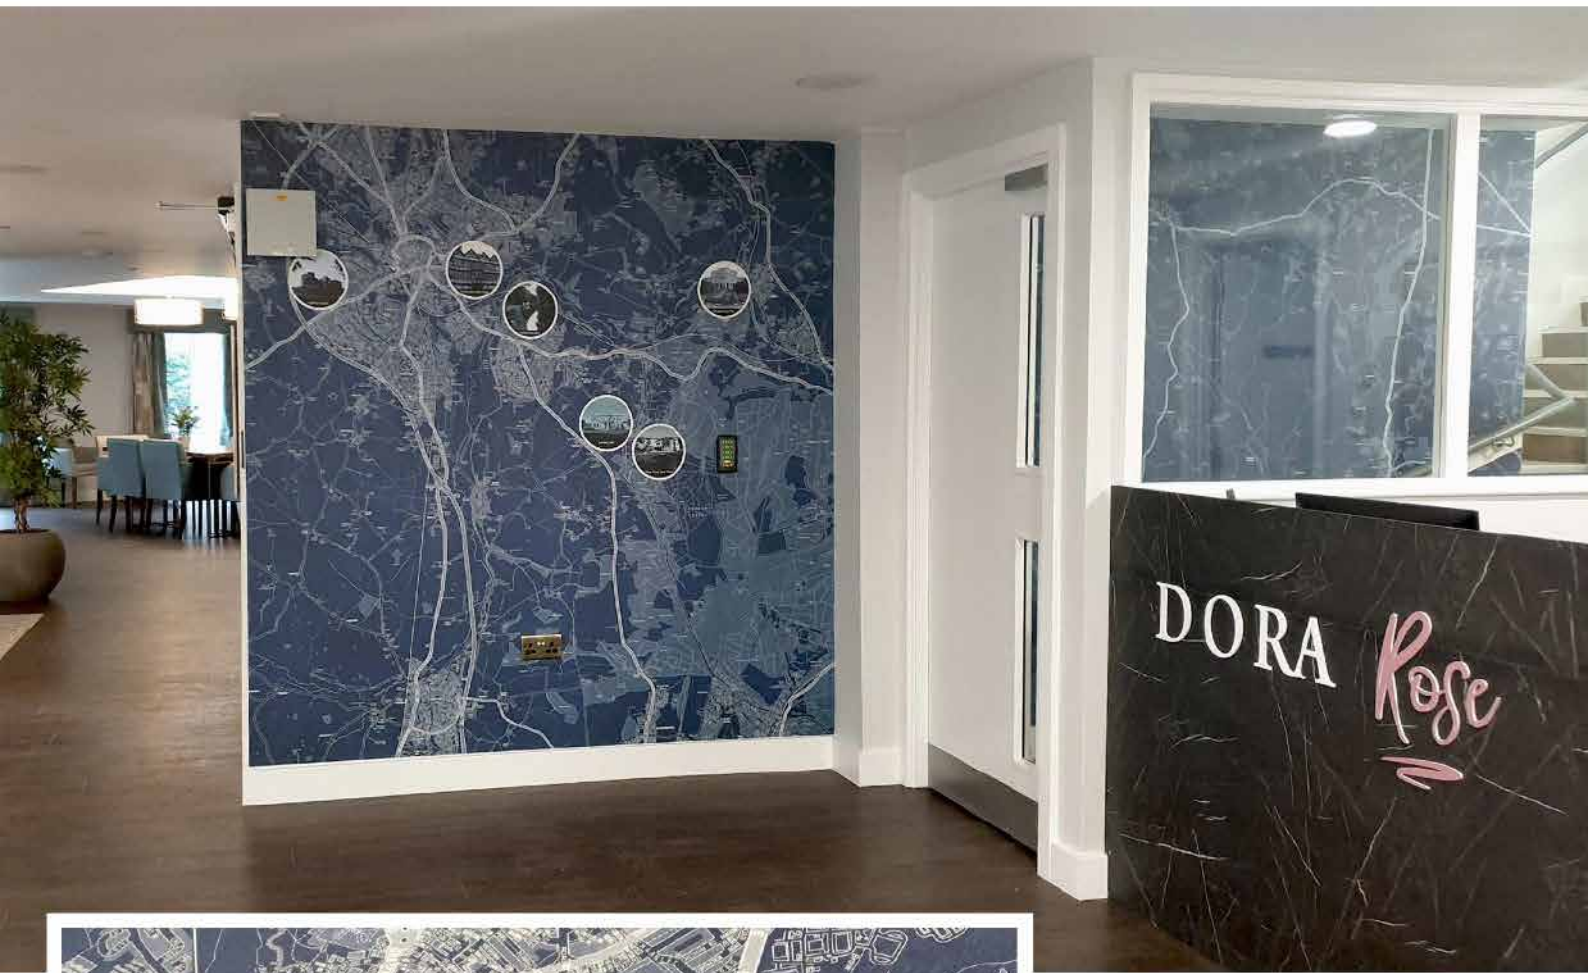

Boutique Maps

Our Boutique Maps for Interiors feature at Dora Rose.

We re-coloured and sourced places of interest. We incorporated our findings into this into the map.

We love to re-colour.