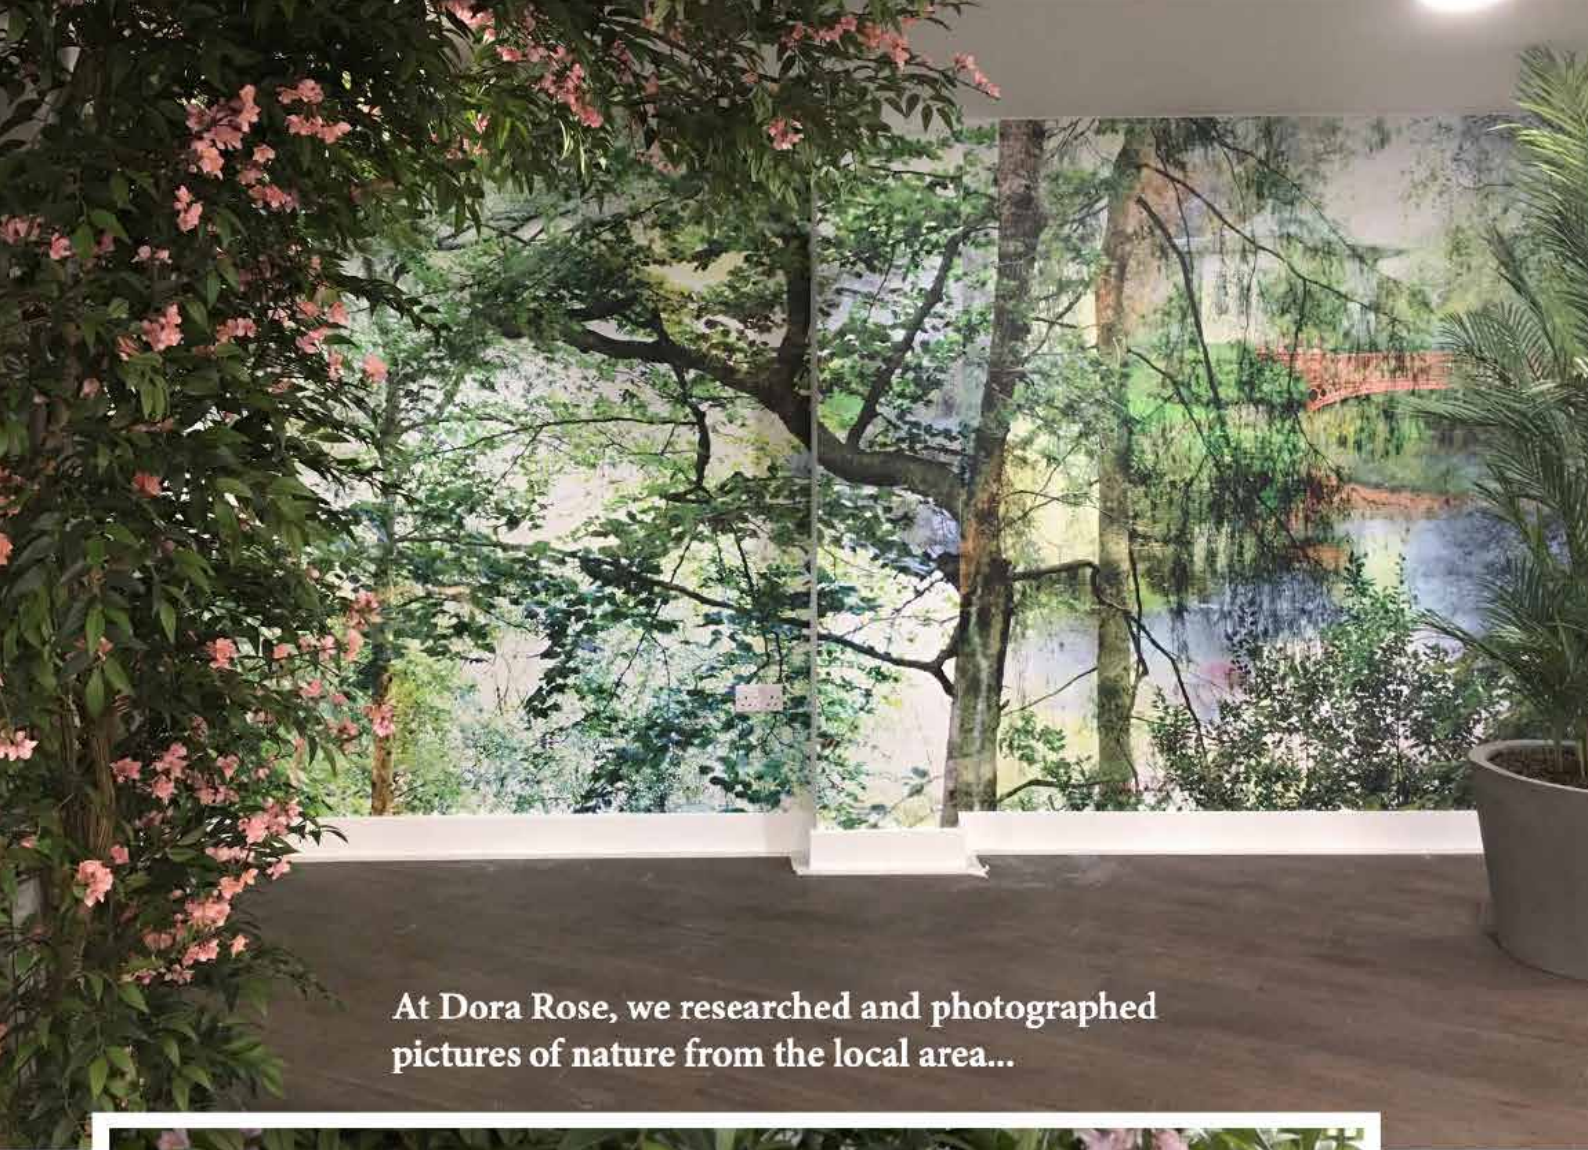

## Boutique Maps

Our Boutique Maps for Interiors feature at Dora Rose.

We re-coloured and sourced places of interest. We incorporated our findings into this into the map.

We love to re-colour.

A vibrant indoor garden scene. In the foreground, large, green, feathery plants, possibly palms or bromeliads, are in sharp focus. A wooden walkway with a reddish-brown finish runs horizontally across the middle ground. The background is filled with a dense variety of green plants, including ferns and other foliage, creating a lush, natural atmosphere. The lighting is bright and even, highlighting the textures of the plants and the wood.

**Bringing  
the outside-in  
through nature**

At Dora Rose, we researched and photographed pictures of nature from the local area...